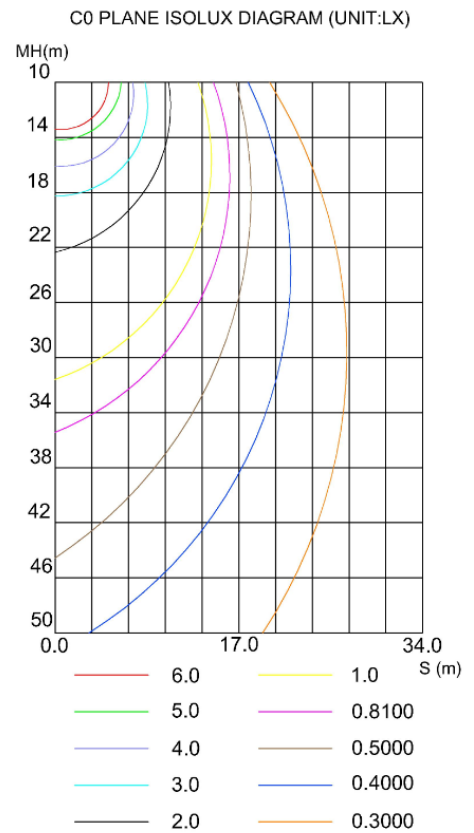

# SPECIFICATION

**Part No.: NSP-S120A**

**NEWSTAR LED Lighting**

## Features

- No UV or IR light radiation.
- Easy Installation
- Long lifetime: 50000 hours
- Correlated Color Temperature:2700-6500K
- AC100~240 V input.
- Working Voltage: DC18-24V
- LED type: 2835SMD
- Square shaped design
- CE, RoHS Certified

## Technical Specifications

Power	6W	CRI	>80
Lumens	450lm±10%	Frequency Range	50-60Hz
Fixture efficiency	>0.85	Beam Angle	120°
Power Factor	>0.80	Fixing Ways	Mounting
Light Source	2835SMD	Dimension	120*120*14mm
Appearance color	White/Silver	Hole(mm)	100*100mm
Body& Lampshade	Aluminum Alloy And PC	Warranty	3 years